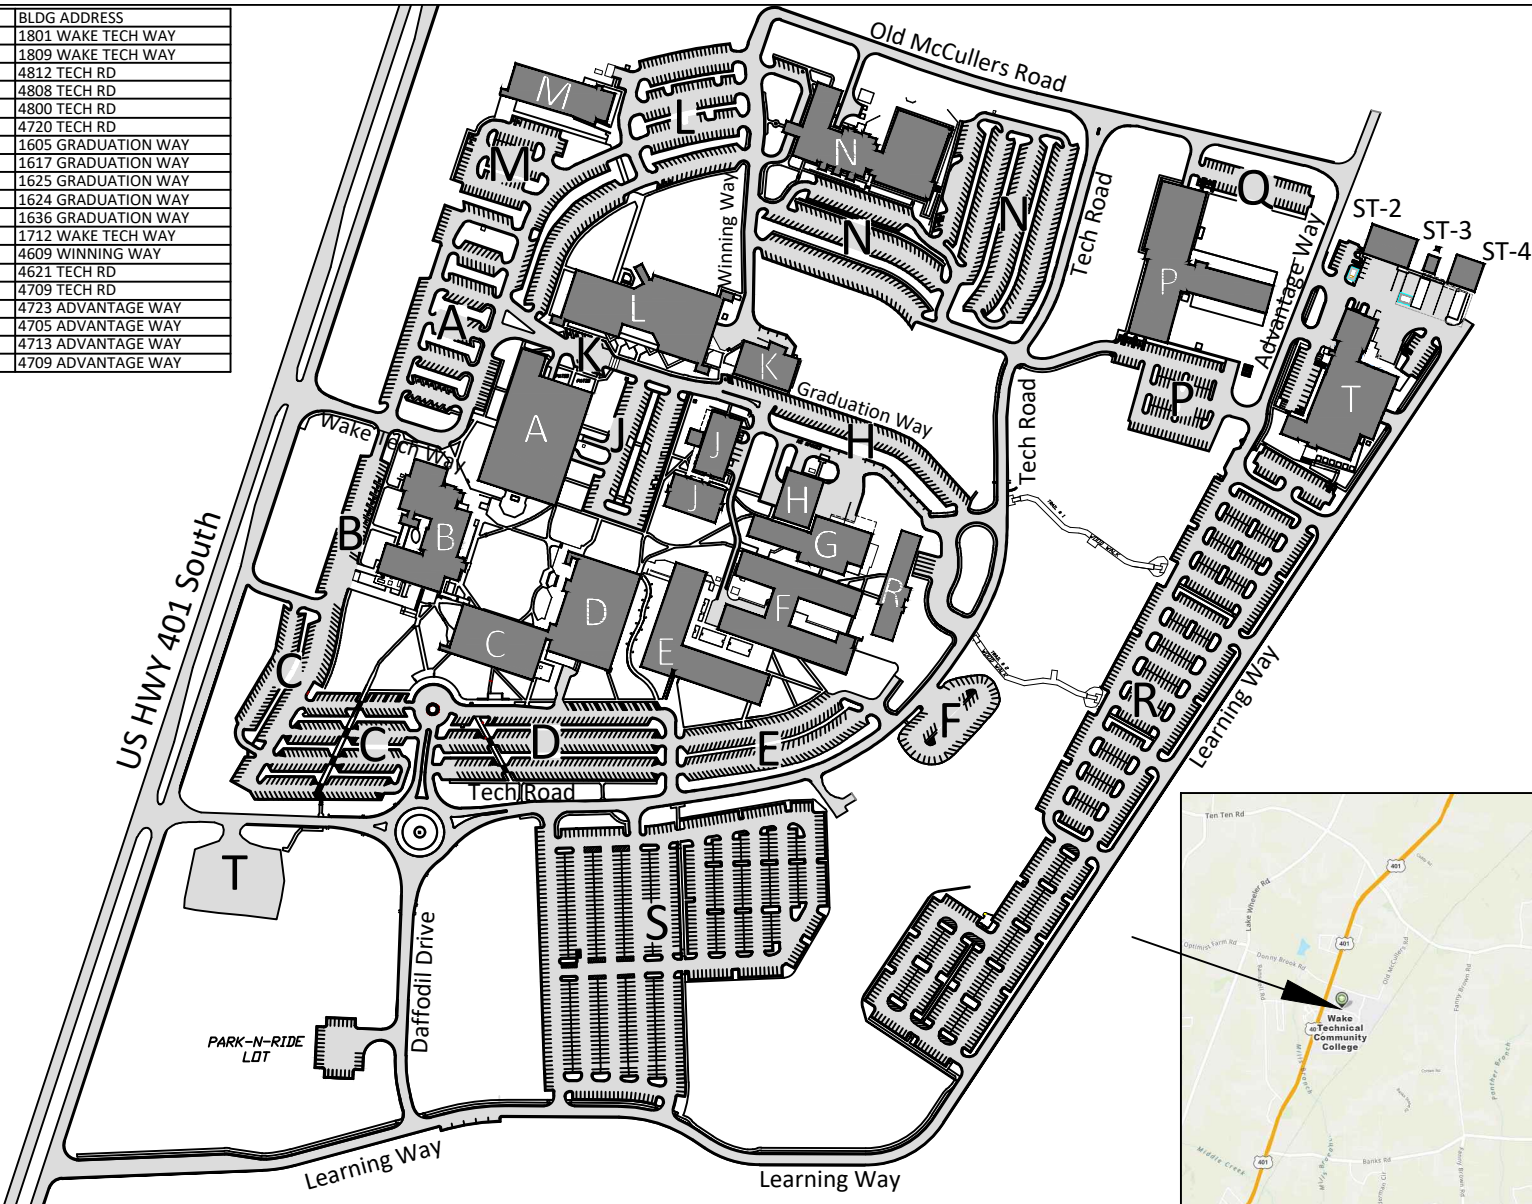

BLDG#	BLDG NAME	BLDG ADDRESS
SA	HOLDING HALL	1801 WAKE TECH WAY
SB	PUCHER - LEMAY	1809 WAKE TECH WAY
SC	MATH & SCIENCE	4812 TECH RD
SD	HOWELL LIBRARY	4808 TECH RD
SE	COMPUTER ENGINEERING	4800 TECH RD
SF	READY HALL	4720 TECH RD
SG	SWINDELL HALL	1605 GRADUATION WAY
SH	ALLEN HALL	1617 GRADUATION WAY
SJ	INDIVIDUALIZED LEARNING CENTER	1625 GRADUATION WAY
SK	BOOKSTORE & PRINT SHOP	1624 GRADUATION WAY
SL	STUDENT SERVICES	1636 GRADUATION WAY
SM	MONTAGUE HALL	1712 WAKE TECH WAY
SN	PHYSICAL EDUCATION & GYM	4609 WINNING WAY
SP	AUTOMOTIVE & HEAVY EQUIPMENT	4621 TECH RD
SR	CENTER FOR BUILDING TECHNOLOGIES	4709 TECH RD
ST	FACILITIES OPERATIONS & WAREHOUSE COMPLEX	4723 ADVANTAGE WAY
ST-2	LARGE MACHINE WAREHOUSE	4705 ADVANTAGE WAY
ST-3	PAINT WAREHOUSE	4713 ADVANTAGE WAY
ST-4	OLD CARPENTRY SHOP	4709 ADVANTAGE WAY

Campus Map

Southern Wake Campus

9101 Fayetteville Rd.
Raleigh NC, 27603