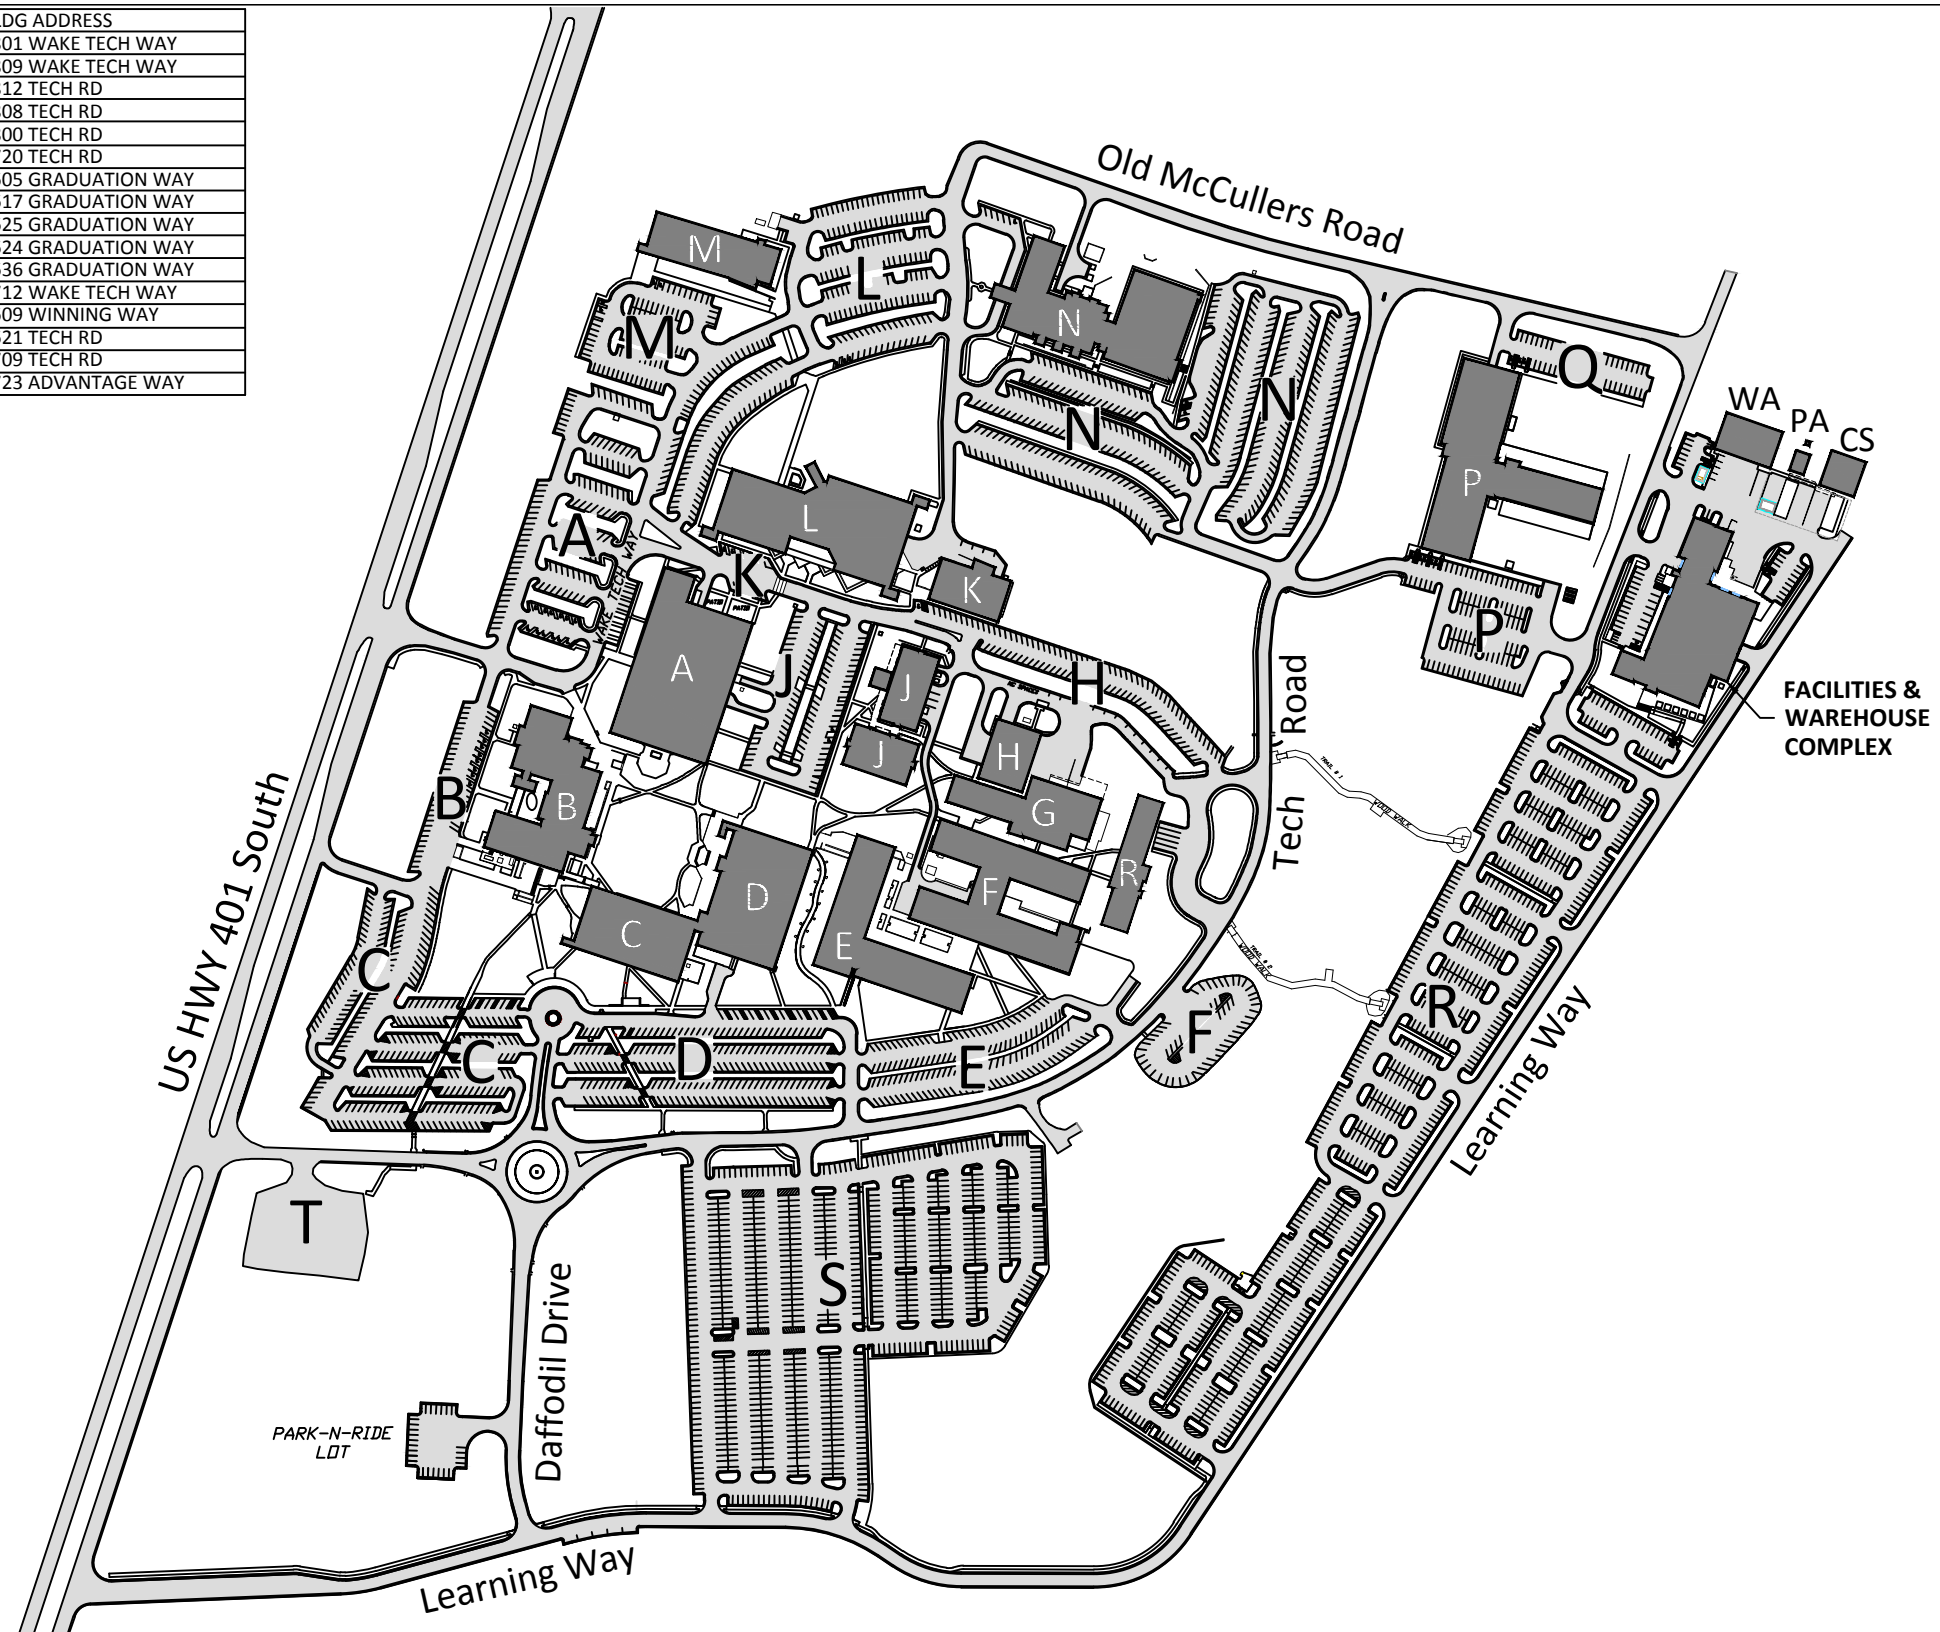

BLDG#	BLDG NAME	BLDG ADDRESS
A	HOLDING HALL	1801 WAKE TECH WAY
B	PUCHER - LEMAY	1809 WAKE TECH WAY
C	TECHNICAL EDUCATION	4812 TECH RD
D	HOWELL LIBRARY	4808 TECH RD
E	COMPUTER & ENGINEERING	4800 TECH RD
F	READY HALL	4720 TECH RD
G	SWINDELL HALL	1605 GRADUATION WAY
H	ALLEN HALL	1617 GRADUATION WAY
J	INDIVIDUALIZED LEARNING CENTER	1625 GRADUATION WAY
K	BOOK STORE & PRINT SHOP	1624 GRADUATION WAY
L	STUDENT SERVICES	1636 GRADUATION WAY
M	MONTAGUE HALL	1712 WAKE TECH WAY
N	PHYSICAL EDUCATION & GYM	4609 WINNING WAY
P	AUTOMOTIVE & HEAVY EQUIPMENT TECHNOLOGY	4621 TECH RD
R	CENTER FOR BUILDING TECHNOLOGIES	4709 TECH RD
	FACILITIES & WAREHOUSE COMPLEX	4723 ADVANTAGE WAY

Campus Map

Southern Wake Campus

9101 Fayetteville Rd.
Raleigh NC, 27603