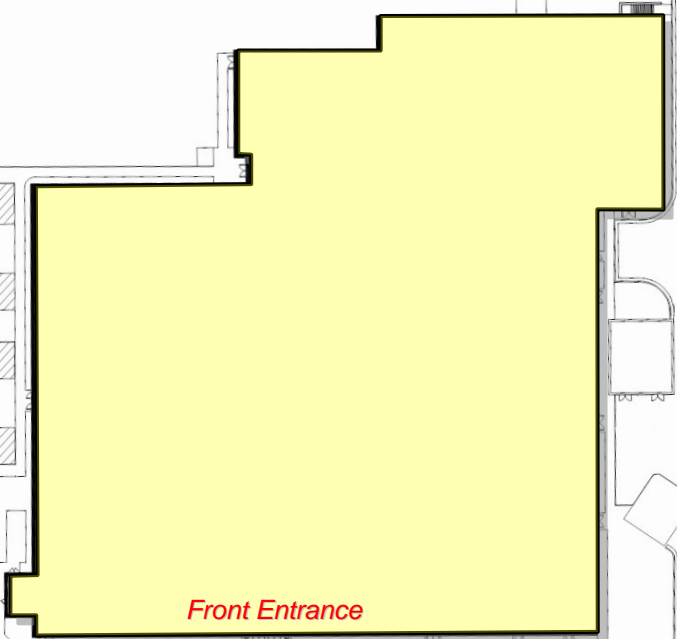

Chapanoke Road

S. Wilmington St.

Front Entrance

PS-1

321 Chapanoke Road
Raleigh, NC 27603

Campus Map

Public Safety Education Campus

rev. 11/1/2017