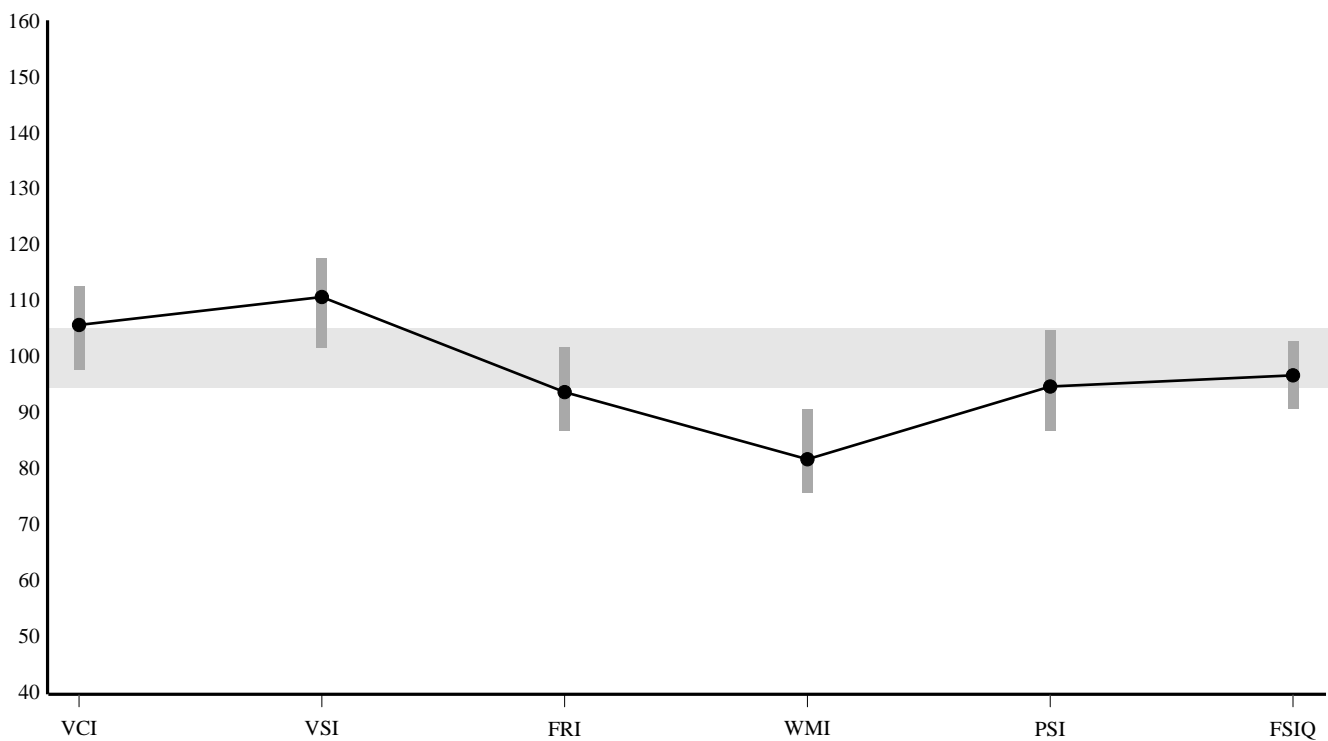

PRIMARY SUMMARY (CONTINUED)

Composite Score Summary

Composite		Sum of Scaled Scores	Composite Score	Percentile Rank	95% Confidence Interval	Qualitative Description	SEM
Verbal Comprehension	VCI	22	106	66	98-113	Average	4.74
Visual Spatial	VSI	24	111	77	102-118	High Average	4.24
Fluid Reasoning	FRI	18	94	34	87-102	Average	3.67
Working Memory	WMI	14	82	12	76-91	Low Average	4.24
Processing Speed	PSI	18	95	37	87-105	Average	5.61
Full Scale IQ	FSIQ	67	97	42	91-103	Average	3.00

Confidence intervals are calculated using the Standard Error of Estimation.

Composite Score Profile

Note. Vertical bars represent the Confidence Intervals.