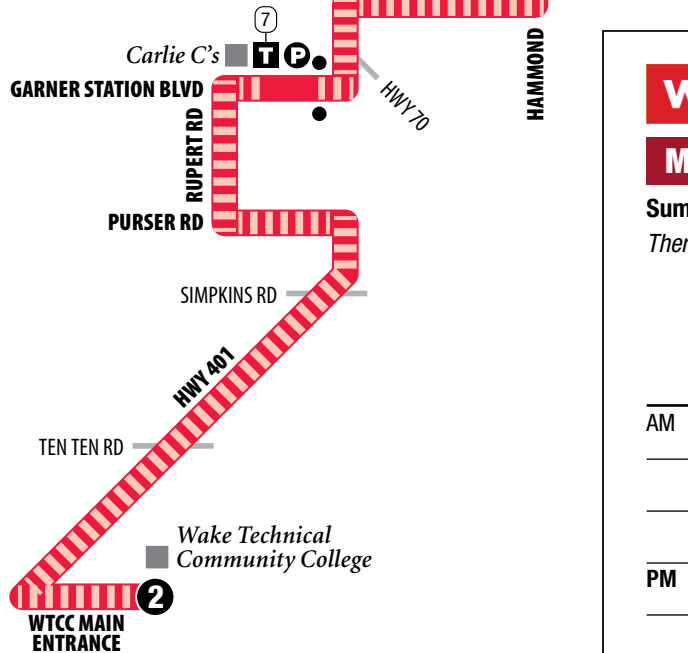

Route 40X Wake Tech Express

GoRaleigh Station
Board at Platform E
(Abordar en la Plataforma E)
Connecting Bus Services
(Servicios para hacer conexiones)
GoRaleigh Routes:
1,2,3,4, 5,6,7,8,10,11,12,13,
15,16,18,19,21,22,55X
GoTriangle Routes:
100,102,105,300,301,305,
CRX,DRX,FRX,KRX,WRX,ZWX
Subject to change without notice.
(Sujeto a cambio sin noticia.)

DOWNTOWN
RALEIGH

LEGEND

- Express Route with No Stops
  Servicio expreso
- Timepoint
  Horario de paradas
- Bus Stop
  Parada de Autobús
- Transfer Point
  Punto Traslado
- Connecting Routes
  Rutas que conectan
- Park & Ride Lot
  Estacionamiento para usuarios
  de transporte colectivo
- Point of Interest
  Sitios de interés

©2017, GoRaleigh
Design by Smartmaps, Inc.

NORTH / NORTE

Map not to scale
Mapa no a escala

Track your bus live, right now!
Download the free app:
Translocrider.com

Wake Tech Express Reduced Service

MONDAY-FRIDAY / LUNES-VIERNES

	GoRaleigh Station	Wake Tech Community College	GoRaleigh Station
AM	6:15	6:45	7:10
	7:15	7:45	8:10
	8:15	8:45	9:10
	9:15	9:45	10:10
	10:15	10:45	11:10
PM	11:15	11:45	12:10
	12:15	12:45	1:10
	1:15	1:45	2:10
	2:15	2:45	3:10
	3:15	3:45	4:10
	4:15	4:45	5:10
	5:15	5:45	6:10

Wake Tech Express Summer

MONDAY-THURSDAY / LUNES-JUEVES

Summer schedule operates Monday – Thursday.
There is no service on Fridays during the summer schedule.

	GoRaleigh Station	Wake Tech Community College	GoRaleigh Station
AM	6:15	6:45	7:10
	7:15	7:45	8:10
	8:15	8:45	9:10
	9:15	9:45	10:10
	10:15	10:45	11:10
PM	11:15	11:45	12:10
	12:15	12:45	1:10
	1:15	1:45	2:10
	2:15	2:45	3:10
	3:15	3:45	4:10
	4:45	5:15	5:40

Wake Tech Express Modified Schedule

Semester Breaks & Holidays

Modified Schedule is in effect during semester breaks and student holidays.
WTCC calendar information is available at <http://calendars.waketech.edu>
Visit WTCC Green Trek for transportation information at
<https://www.waketech.edu/about-wake-tech/green-trek>
For WTCC inquiries, call 919-866-5653 or email transportation@waketech.edu
No service when WTCC is closed.

	GoRaleigh Station	Wake Tech Community College	GoRaleigh Station
AM	6:45	7:15	7:40
	7:45	8:15	8:40
PM	11:45	12:15	12:40
	3:45	4:15	4:40
	5:45	6:15	6:40