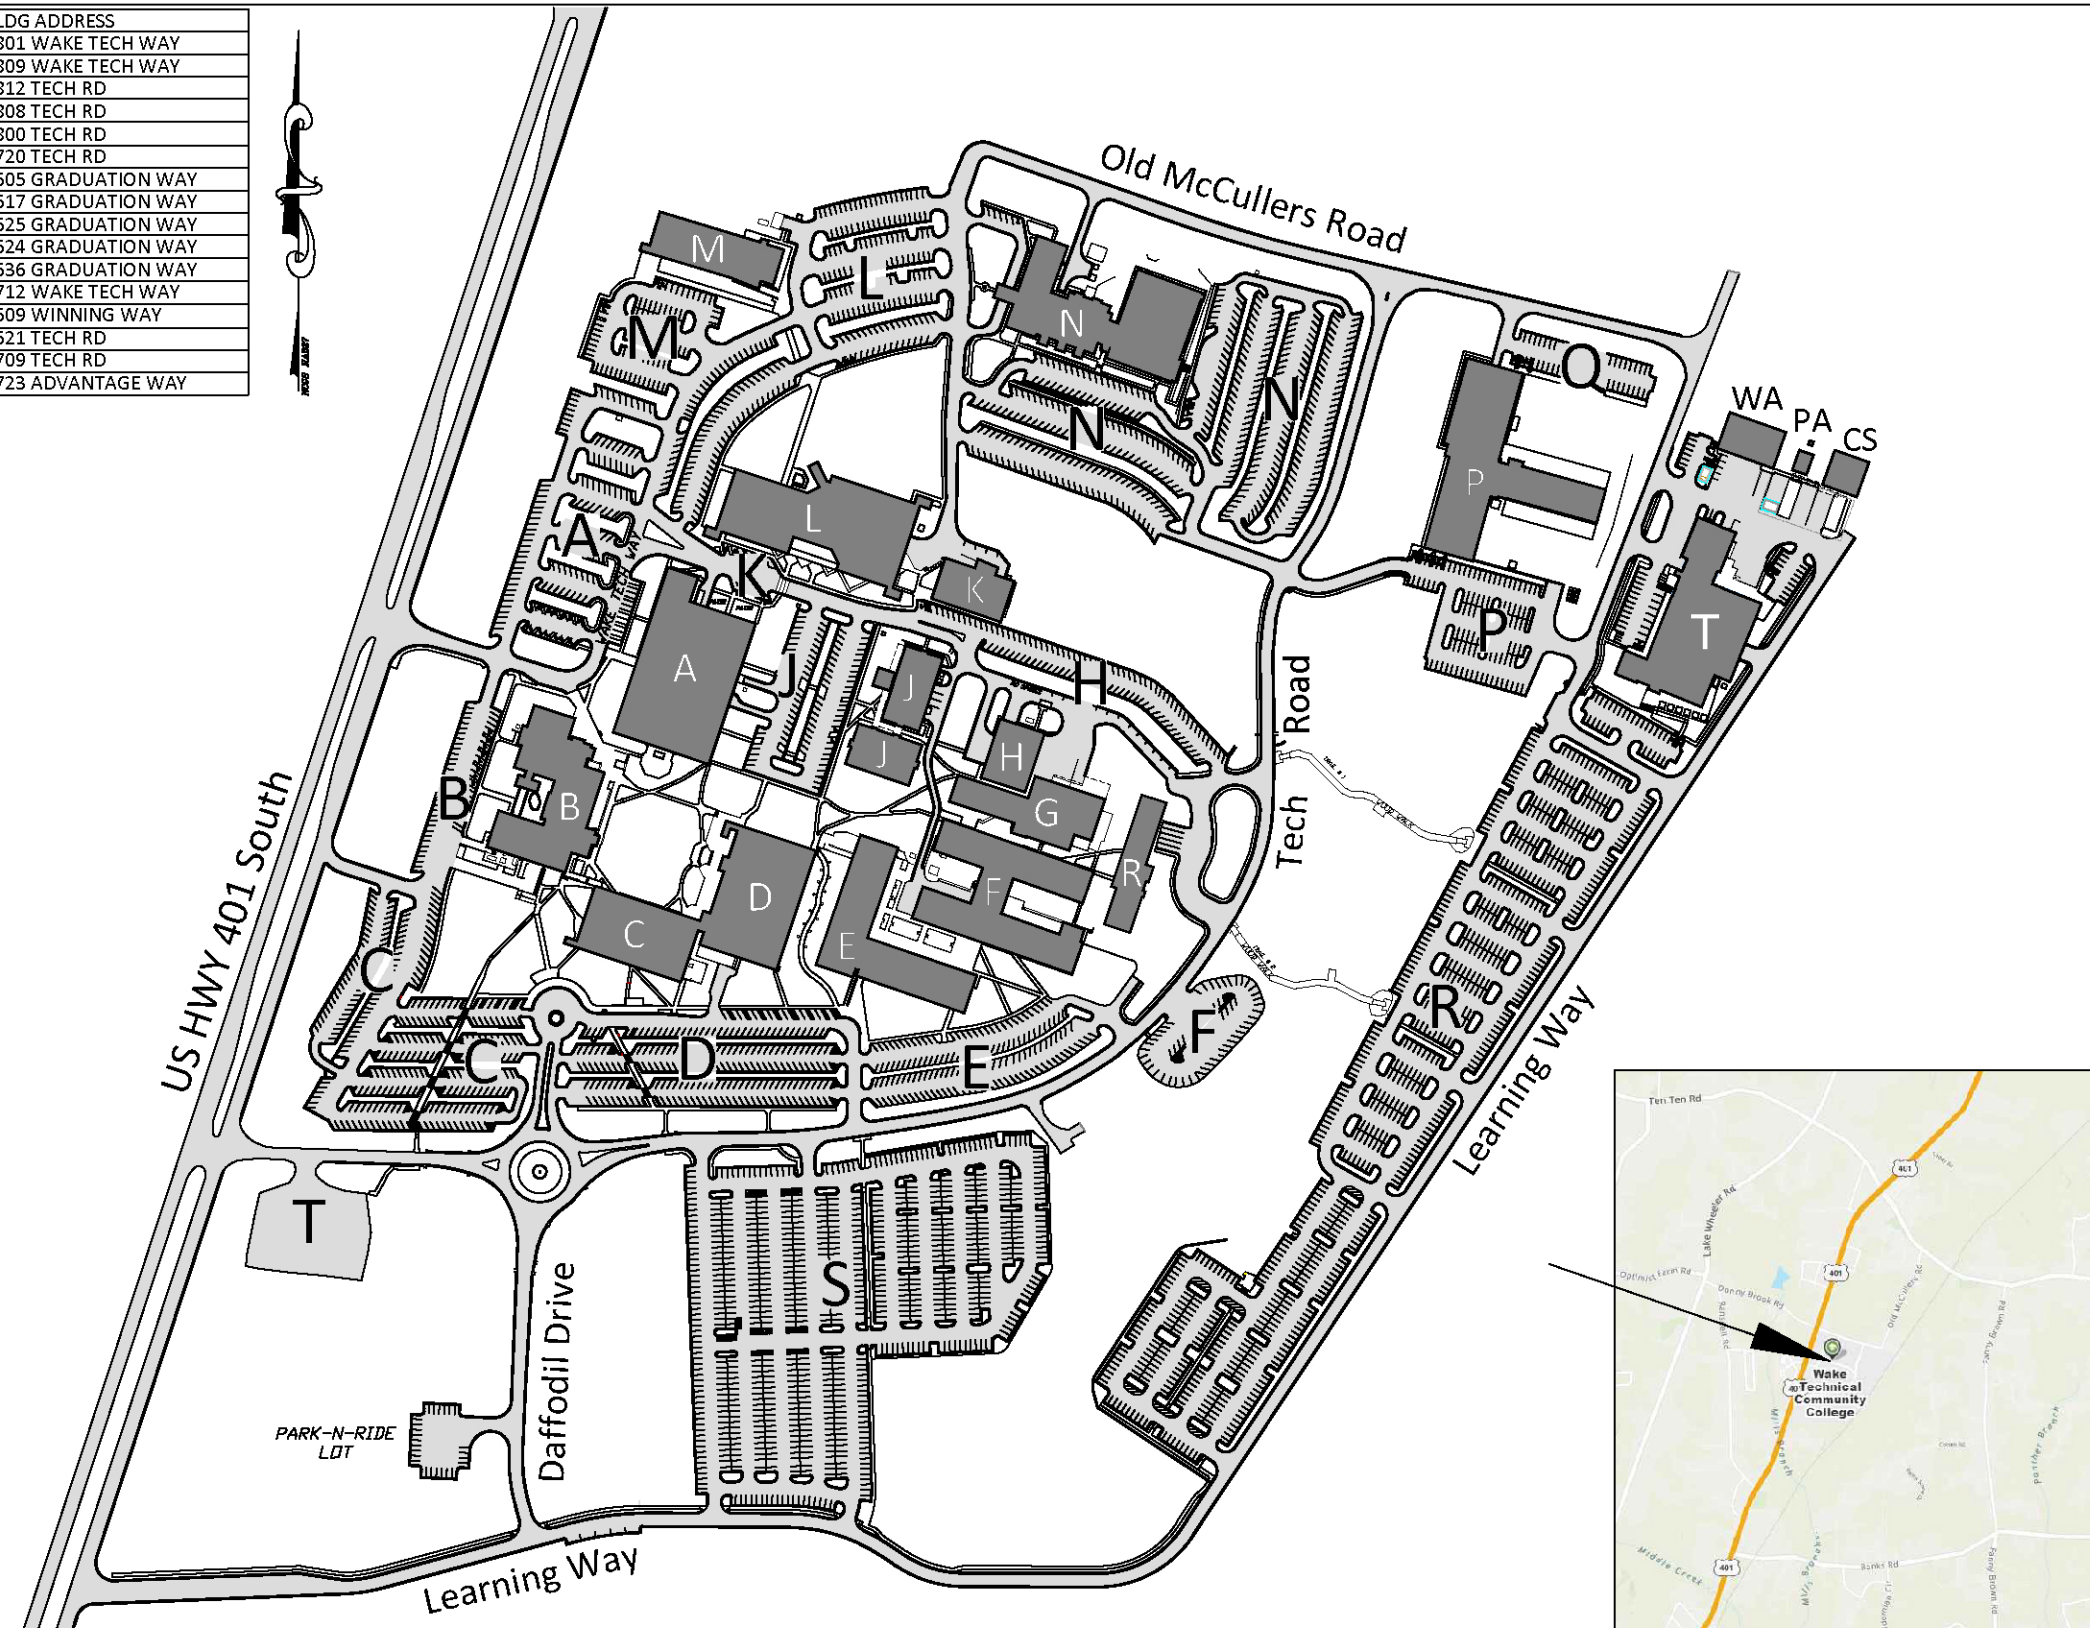

BLDG#	BLDG NAME	BLDG ADDRESS
SA	HOLDING HALL	1801 WAKE TECH WAY
SB	PUCHER - LEMAY	1809 WAKE TECH WAY
SC	MATH & SCIENCE	4812 TECH RD
SD	HOWELL LIBRARY	4808 TECH RD
SE	COMPUTER ENGINEERING	4800 TECH RD
SF	READY HALL	4720 TECH RD
SG	SWINDELL HALL	1605 GRADUATION WAY
SH	ALLEN HALL	1617 GRADUATION WAY
SJ	INDIVIDUALIZED LEARNING CENTER	1625 GRADUATION WAY
SK	BOOKSTORE & PRINT SHOP	1624 GRADUATION WAY
SL	STUDENT SERVICES	1636 GRADUATION WAY
SM	MONTAGUE HALL	1712 WAKE TECH WAY
SN	PHYSICAL EDUCATION & GYM	4609 WINNING WAY
SP	AUTOMOTIVE & HEAVY EQUIPMENT	4621 TECH RD
SR	CENTER FOR BUILDING TECHNOLOGIES	4709 TECH RD
ST	FACILITIES OPERATIONS & WAREHOUSE COMPLEX	4723 ADVANTAGE WAY

Campus Map

Southern Wake Campus

9101 Fayetteville Rd.
Raleigh NC, 27603