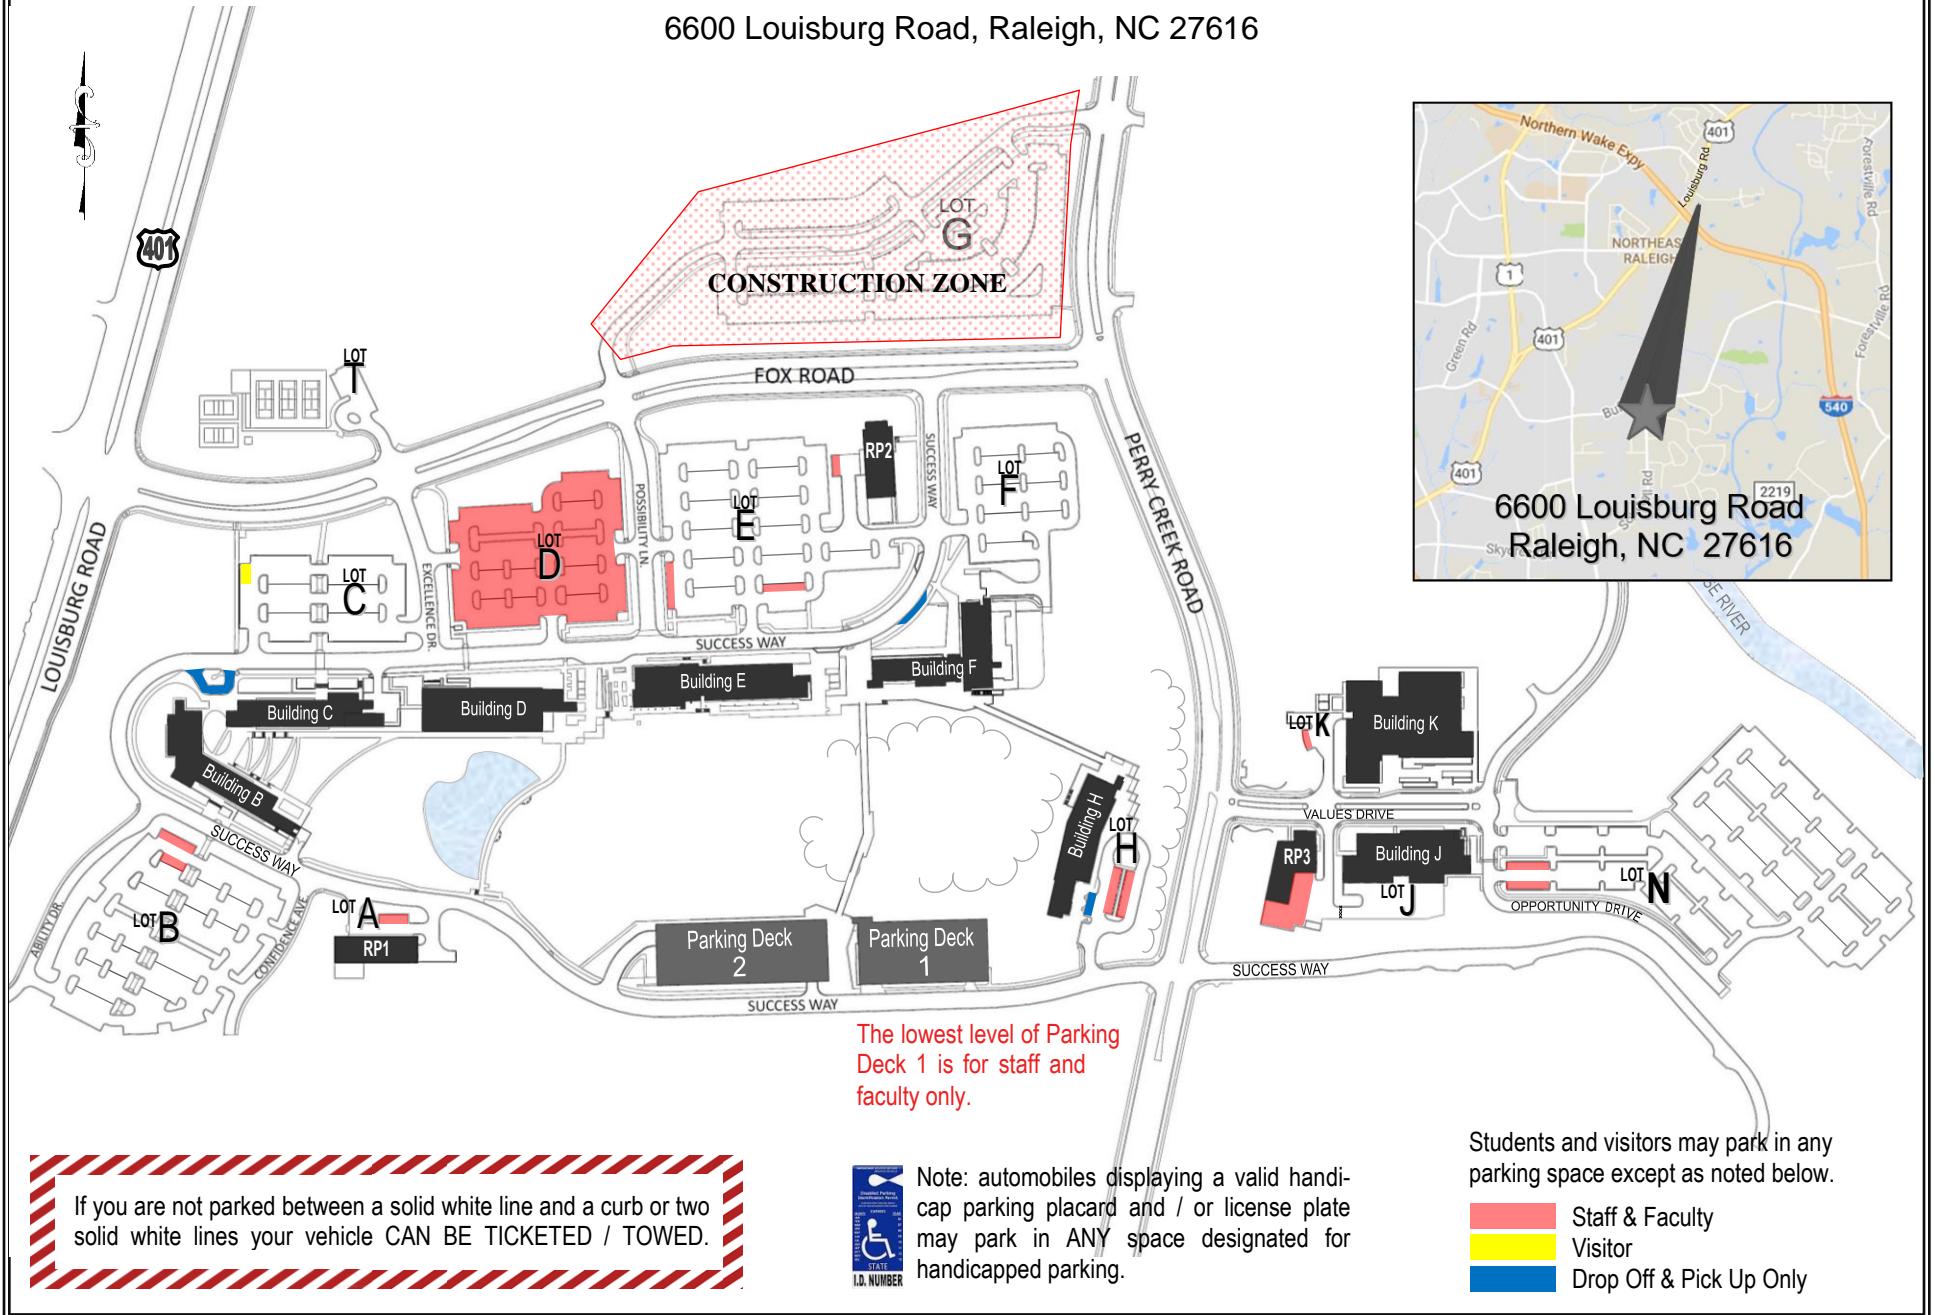

Wake Technical Community College

Scott Northern Wake Campus

6600 Louisburg Road, Raleigh, NC 27616

The lowest level of Parking Deck 1 is for staff and faculty only.

If you are not parked between a solid white line and a curb or two solid white lines your vehicle CAN BE TICKETED / TOWED.

- Staff & Faculty
- Visitor
- Drop Off & Pick Up Only

Scott Northern Wake Campus

Key Places on Campus (alphabetically)

Admissions	NB 225
Advising	NB 239
Aversboro Coffee	ND 206
Bookstore.....	NC 126
Cashier	NC 236D
Disability Support Services	NF 333
Financial Aid	NC 218
Individualized Learning Center (ILC)	NF 448
Lecture Hall.....	NE 204
Library & Computers / Printing	NF 240
Lost & Found	NB 150
Military & Veteran's Resource Center.....	NC 206
Open Computer Lab.....	NF 144
Pizza Shack.....	NE 216
Registration/Records	NB 216
Student IDs & Vehicle Decals.....	ND 103
Workforce ConEd Information & Registration	ND 230

Key Places on Campus (by building)

BUILDING B

- Admissions
- Advising
- Lost & Found
- Registration/Records

BUILDING C

- Bookstore.....
- Cashier
- Financial Aid
- Military & Veteran's Resource Center.....

BUILDING D

- Aversboro Coffee
- Student IDs & Vehicle Decals
- Workforce ConEd Information & Registration

BUILDING E

- Lecture Hall
- Pizza Shack

BUILDING F

- Disability Support Services
- Individualized Learning Center (ILC)
- Library & Computers / Printing
- Open Computer Lab